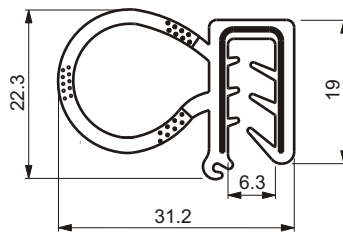

PBG 384

Burlete Puerta Grande
(Rollo de 40 mts)