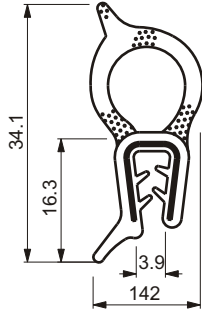

Burletes Bigoma

PBG 341

Burlete Puerta Grande
(Rollo de 50 mts)